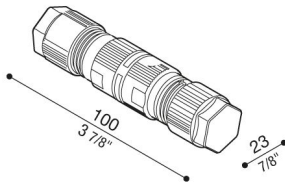

Female connector + End cap DALI

Lombardo.

LB156004

Generality

Producer: Lombardo S.r.l.
Code: LB156004
Pieces per package:

Characteristic

Associated products: Rol 1200, Rol 600, Rol 900

Standards and Marks of Conformity: 

Product description:

Accessory not included in Rol and In-Rol products. Suitable for $\varnothing 7/13.5$ cable.