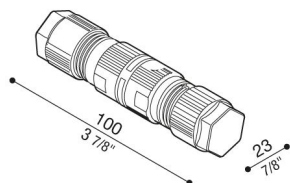

Female connector + End cap DALI

Lombardo.

LB156004

Generality

Producer: Lombardo S.r.l.
Code: LB156004
Pieces per package:

Characteristic

Associated products: Rol 1200, Rol 600, Rol 900

Standards and Marks of Conformity: 

Product description:

Accessory not included in Rol and In-Rol products. Suitable for $\varnothing 7/13.5$ cable.