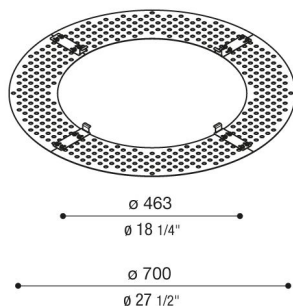

Decorative microperforated accessory for Beta

LB160005G

Lombardo.

Generality

Producer: Lombardo S.r.l.
Code: LB160005G
Pieces per package:

Characteristic

Associated products: Beta 2, Beta 4

Standards and Marks of
Conformity: