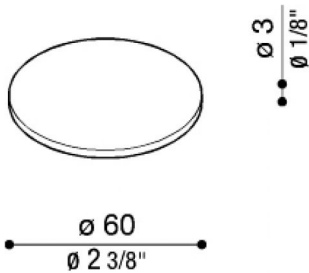

# Cover Line

LB1130003

**Lombardo.**

## Characteristic

Associated products:	Line, Line Down
----------------------	-----------------

Standards and Marks of Conformity:	CE UK EA
------------------------------------	-------------