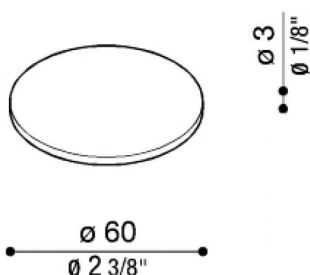

# Cover Line

LB1130003

**Lombardo.**

## Characteristic

Associated products:	Line, Line Down
----------------------	-----------------

Standards and Marks of Conformity:	CE UK EA
------------------------------------	-------------