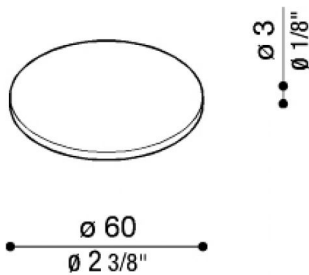

Cover Line

LB1130002

Lombardo.

Generality

| | |
|---------------------|-----------------|
| Producer: | Lombardo S.r.l. |
| Code: | LB1130002 |
| Pieces per package: | 1 |

Characteristic

| | |
|----------------------|-----------------|
| Associated products: | Line, Line Down |
|----------------------|-----------------|

| | |
|------------------------------------|-------------|
| Standards and Marks of Conformity: | CE UK EA |
|------------------------------------|-------------|

Product description:

Polycarbonate decorative cover, injection moulded, available in various colours and designs. Corten painted finish. Application of the cover without tools, by means of a special adhesive strip.