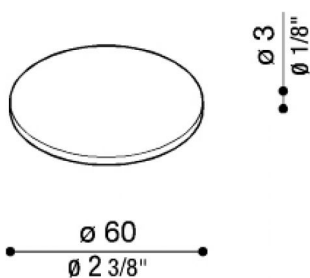

# Cover Line

LB1130002

**Lombardo.**

## Characteristic

Associated products:	Line, Line Down
----------------------	-----------------

Standards and Marks of Conformity:	CE UK EA
------------------------------------	-------------