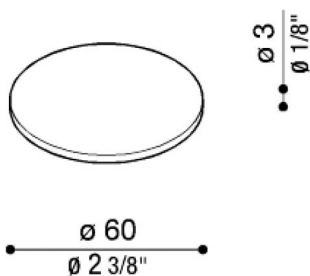

# Cover Line

LB1130001

**Lombardo.**

## Characteristic

Associated products:	Line, Line Down
----------------------	-----------------

Standards and Marks of Conformity:	CE UK EA
------------------------------------	-------------