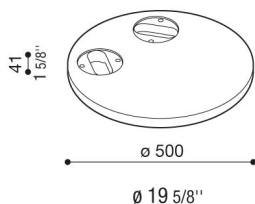

Concrete base for two Hasta

Lombardo.

LB1510013

Generality

Producer: Lombardo S.r.l.
Article Code: LB1510013
Pieces per package:

Characteristic

Associated products: Hasta, Hasta R

Standards and Marks of Conformity: 

Product description:

Suitable for Hasta and Hasta R. Suitable for the installation of two products.
Weight: 15kg