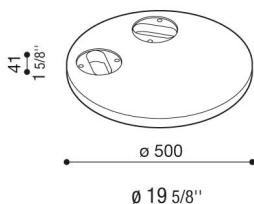

# Concrete base for two Hasta

**Lombardo.**

LB1510013

## Product description:

Suitable for Hasta and Hasta R. Suitable for the installation of two products.  
Weight: 15kg