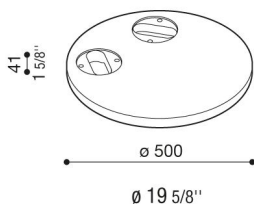

Concrete base for two Hasta

Lombardo.

LB1510013

Generality

Producer: Lombardo S.r.l.
Code: LB1510013
Pieces per package:

Characteristic

Associated products: Hasta, Hasta R

Standards and Marks of Conformity: 

Product description:

Suitable for Hasta and Hasta R. Suitable for the installation of two products.
Weight: 15kg