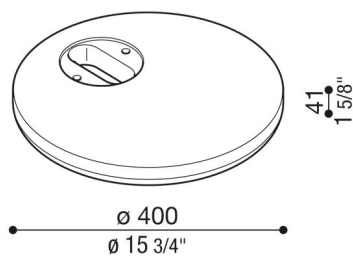

Concrete base for Hasta

LB1510001

Lombardo.

Generality

Producer: Lombardo S.r.l.
Code: LB1510001
Pieces per package:

Characteristic

Associated products: Hasta, Hasta R

Standards and Marks of Conformity: 

Product description:

Suitable for Hasta and Hasta R.
Weight: 10kg