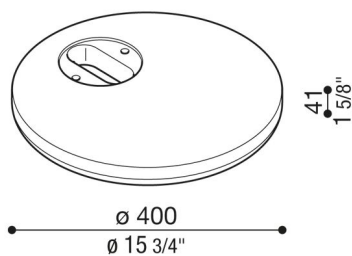

Concrete base for Hasta

LB1510001

Lombardo.

Generality

Producer: Lombardo S.r.l.
Code: LB1510001
Pieces per package:

Characteristic

Associated products: Hasta, Hasta R

Standards and Marks of Conformity: 

Product description:

Suitable for Hasta and Hasta R.
Weight: 10kg