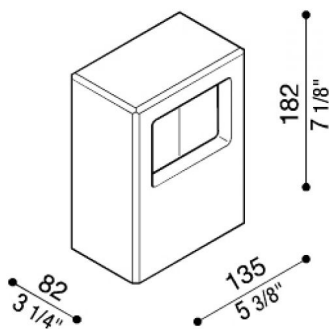

Cemento Style 103

LB11854

Lombardo.

Generality

Installation:	Post
Model:	Cemento Style
Producer:	Lombardo S.r.l.
Design:	Design by Italo Belussi
Code:	LB11854
Pieces per package:	1

Characteristic

Associated products:	Stile Next 103, Stile Next 103 Asimmetrica
----------------------	--

Standards and Marks of Conformity:	CE UK EN
------------------------------------	-------------

Product description:

Lighting fixture not included. Body made of concrete for ground application. Fixing nuts and bolts included. Total weight of the concrete post with product fitted inside: 2.7Kg/5.95Lb. Suitable for fitting with our Stile Next 103; Stile Next 103 Asimmetrica.