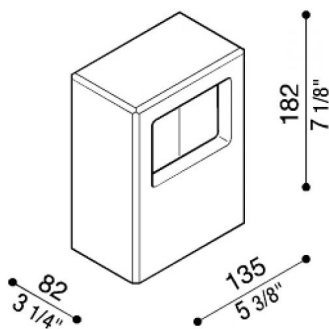

Cemento Style 103

LB11854

Lombardo.

Generality

Installation:	Post
Model:	Cemento Style
Producer:	Lombardo S.r.l.
Design:	Design by Italo Belussi
Code:	LB11854
Pieces per package:	1

Characteristic

Associated products:	Stile Next 103, Stile Next 103 Asimmetrica
----------------------	--

Standards and Marks of Conformity:	CE UK EA
------------------------------------	-------------

Product description:

Lighting fixture not included. Body made of concrete for ground application. Fixing nuts and bolts included. Total weight of the concrete post with product fitted inside: 2.7Kg/5.95Lb. Suitable for fitting with our Stile Next 103; Stile Next 103 Asimmetrica.