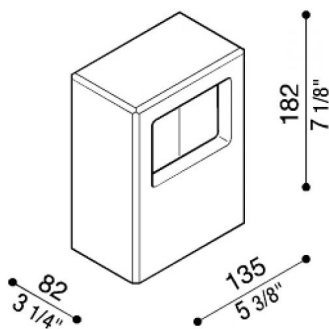

# Cemento Style 103

LB11854

**Lombardo.**

## Generality

|                     |                         |
|---------------------|-------------------------|
| Installation:       | Post                    |
| Model:              | Cemento Style           |
| Producer:           | Lombardo S.r.l.         |
| Design:             | Design by Italo Belussi |
| Code:               | LB11854                 |
| Pieces per package: | 1                       |

## Product description:

Lighting fixture not included. Body made of concrete for ground application. Fixing nuts and bolts included. Total weight of the concrete post with product fitted inside: 2.7Kg/5.95Lb. Suitable for fitting with our Stile Next 103; Stile Next 103 Asimmetrica.