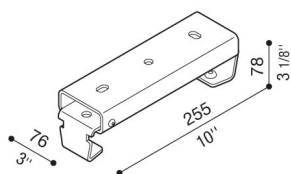

# Ceiling bracket for Beta

LB160000W

**Lombardo.**