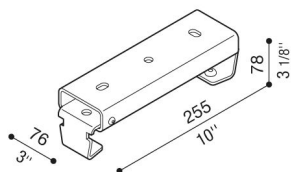

# Ceiling bracket for Beta

LB160000W

**Lombardo.**