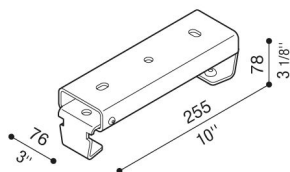

Ceiling bracket for Beta

LB160000W

Lombardo.

Generality

Producer: Lombardo S.r.l.
Code: LB160000W
Pieces per package:

Characteristic

Associated products: Beta 2, Beta 4

Standards and Marks of Conformity: