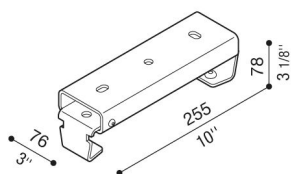

# Ceiling bracket for Beta

LB160000K

**Lombardo.**