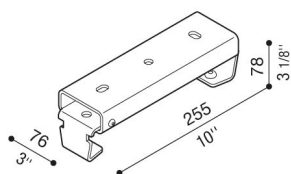

Ceiling bracket for Beta

LB160000K

Lombardo.

Generality

Producer: Lombardo S.r.l.
Code: LB160000K
Pieces per package:

Characteristic

Associated products: Beta 2, Beta 4

Standards and Marks of Conformity: