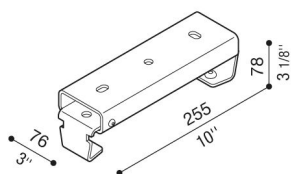

Ceiling bracket for Beta

LB160000K

Lombardo.

Generality

Producer: Lombardo S.r.l.
Code: LB160000K
Pieces per package:

Characteristic

Associated products: Beta 2, Beta 4

Standards and Marks of
Conformity: