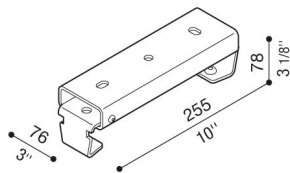

Ceiling bracket for Beta

LB160000B

Lombardo.

Generality

Producer: Lombardo S.r.l.
Code: LB160000B
Pieces per package:

Characteristic

Associated products: Beta 2, Beta 4

Standards and Marks of Conformity: 