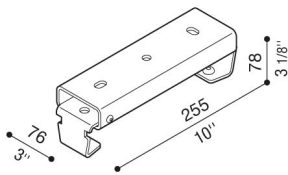

Ceiling bracket for Beta

LB160000B

Lombardo.

Generality

Producer: Lombardo S.r.l.
Code: LB160000B
Pieces per package:

Characteristic

Associated products: Beta 2, Beta 4

Standards and Marks of
Conformity: