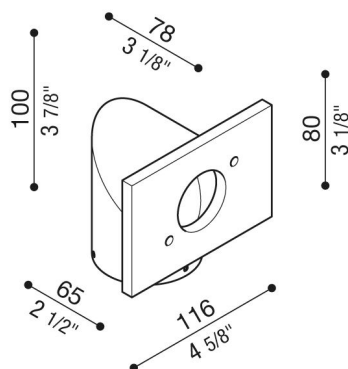

Bracket Trend 110

LB1080002

Lombardo.

Generality

Installation:	Post 1 luminaire
Producer:	Lombardo S.r.l.
Code:	LB1080002
Pieces per package:	1

Characteristic

Associated products:	Trend 110, Trend U&D 110, Trend U&D 110 Blade
----------------------	--

Standards and Marks of
Conformity:

Product description:

Suitable for outdoor use and for application on a post \varnothing 60mm. The bracket is made of cold galvanized metal with a high level resistance to oxidization thanks to a UV stabilized polyester resin coating. A4 stainless steel nuts and bolts.