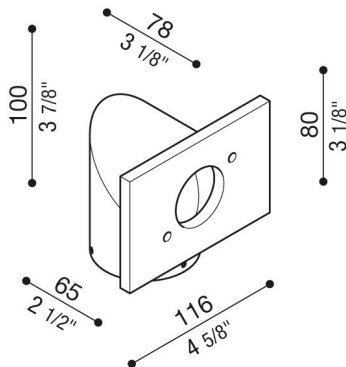

Bracket Trend 110

LB1080001

Lombardo.

Generality

Installation:	Post 1 luminaire
Producer:	Lombardo S.r.l.
Code:	LB1080001
Pieces per package:	1

Characteristic

Associated products:	Trend 110, Trend U&D 110, Trend U&D 110 Blade
----------------------	--

Standards and Marks of
Conformity:

Product description:

Suitable for outdoor use and for application on a post \varnothing 60mm. The bracket is made of cold galvanized metal with a high level resistance to oxidization thanks to a UV stabilized polyester resin coating. A4 stainless steel nuts and bolts.