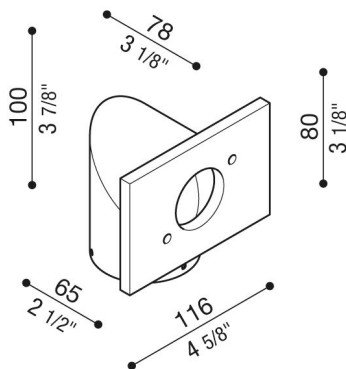

Bracket Trend 110

LB1080001

Lombardo.

Generality

Installation:	Post 1 luminaire
Producer:	Lombardo S.r.l.
Code:	LB1080001
Pieces per package:	1

Characteristic

Associated products:	Trend 110, Trend U&D 110, Trend U&D 110 Blade
----------------------	--

Standards and Marks of
Conformity:

Product description:

Suitable for outdoor use and for application on a post \varnothing 60mm. The bracket is made of cold galvanized metal with a high level resistance to oxidization thanks to a UV stabilized polyester resin coating. A4 stainless steel nuts and bolts.