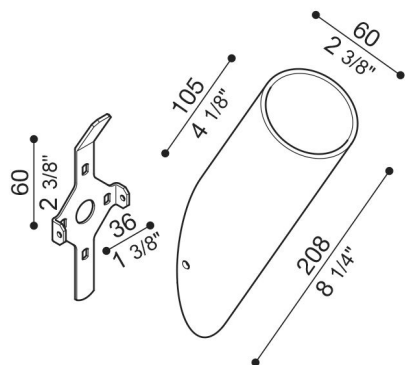

# Bracket Line/Line Down

LB1130010

**Lombardo.**

## Characteristic

Associated products:	Line, Line Down
----------------------	-----------------

Standards and Marks of Conformity:	CE UK EA
------------------------------------	-------------

## Product description:

Bracket 60 mm. in diameter made of Bayblend. Complete with wall fixing kit. 30° angle.