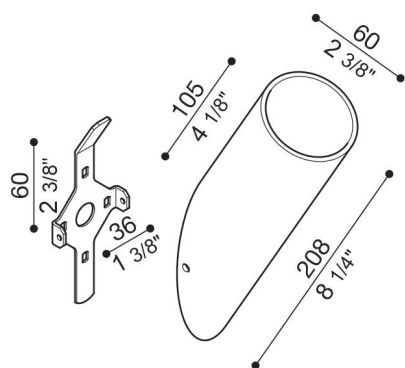

# Bracket Line/Line Down

LB1130010

**Lombardo.**

## Generality

Producer:	Lombardo S.r.l.
Article Code:	LB1130010
Pieces per package:	1

## Characteristic

Associated products:	Line, Line Down
----------------------	-----------------

Standards and Marks of Conformity:	CE UK EA
------------------------------------	-------------

## Product description:

Bracket 60 mm. in diameter made of Bayblend. Complete with wall fixing kit. 30° angle.