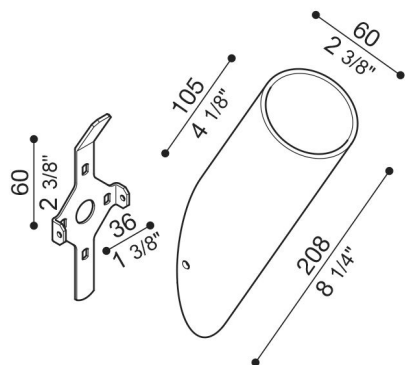

Bracket Line/Line Down

LB1130010

Lombardo.

Generality

| | |
|---------------------|-----------------|
| Producer: | Lombardo S.r.l. |
| Code: | LB1130010 |
| Pieces per package: | 1 |

Characteristic

| | |
|----------------------|-----------------|
| Associated products: | Line, Line Down |
|----------------------|-----------------|

| | |
|------------------------------------|-------------|
| Standards and Marks of Conformity: | CE UK EA |
|------------------------------------|-------------|

Product description:

Bracket 60 mm. in diameter made of Bayblend. Complete with wall fixing kit. 30° angle.