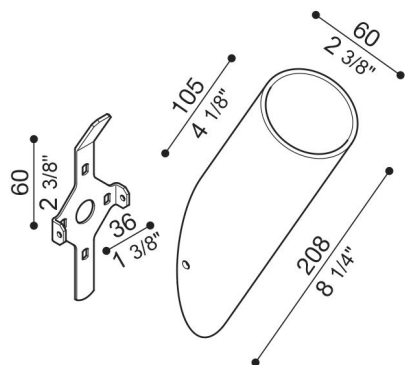

Bracket Line/Line Down

LB1130010

Lombardo.

Generality

Producer:	Lombardo S.r.l.
Code:	LB1130010
Pieces per package:	1

Characteristic

Associated products:	Line, Line Down
----------------------	-----------------

Standards and Marks of Conformity:	CE UK EA
------------------------------------	-------------

Product description:

Bracket 60 mm. in diameter made of Bayblend. Complete with wall fixing kit. 30° angle.