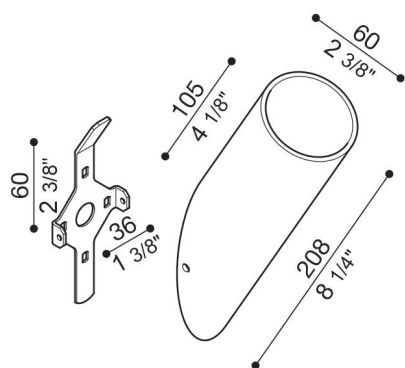

# Bracket Line/Line Down

LB1130009

**Lombardo.**

## Characteristic

|                      |                 |
|----------------------|-----------------|
| Associated products: | Line, Line Down |
|----------------------|-----------------|

|                                    |             |
|------------------------------------|-------------|
| Standards and Marks of Conformity: | CE UK<br>EA |
|------------------------------------|-------------|

## Product description:

Bracket 60 mm. in diameter made of Bayblend. Complete with wall fixing kit. 30° angle.