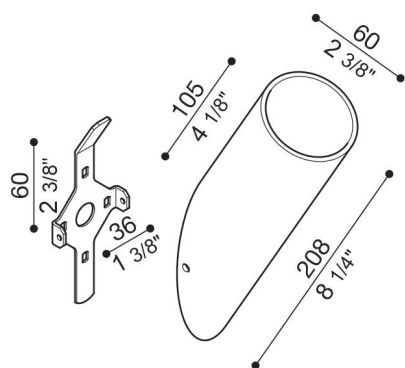

Bracket Line/Line Down

LB1130009

Lombardo.

Generality

Producer:	Lombardo S.r.l.
Code:	LB1130009
Pieces per package:	1

Characteristic

Associated products:	Line, Line Down
----------------------	-----------------

Standards and Marks of Conformity:	CE UK EA
------------------------------------	-------------

Product description:

Bracket 60 mm. in diameter made of Bayblend. Complete with wall fixing kit. 30° angle.