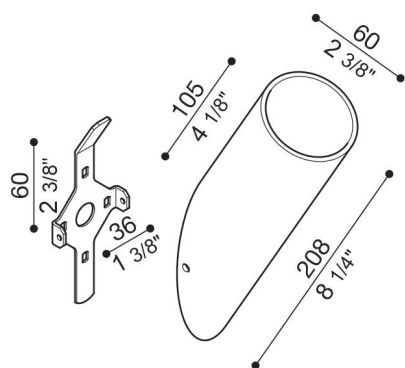

# Bracket Line/Line Down

LB1130009

**Lombardo.**

## Generality

Producer:	Lombardo S.r.l.
Code:	LB1130009
Pieces per package:	1

## Characteristic

Associated products:	Line, Line Down
----------------------	-----------------

Standards and Marks of Conformity:	CE UK EA
------------------------------------	-------------

## Product description:

Bracket 60 mm. in diameter made of Bayblend. Complete with wall fixing kit. 30° angle.