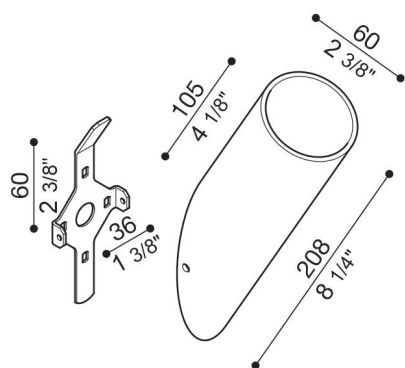

Bracket Line/Line Down

LB1130009

Lombardo.

Generality

| | |
|---------------------|-----------------|
| Producer: | Lombardo S.r.l. |
| Code: | LB1130009 |
| Pieces per package: | 1 |

Characteristic

| | |
|----------------------|-----------------|
| Associated products: | Line, Line Down |
|----------------------|-----------------|

| | |
|------------------------------------|-------------|
| Standards and Marks of Conformity: | CE UK EA |
|------------------------------------|-------------|

Product description:

Bracket 60 mm. in diameter made of Bayblend. Complete with wall fixing kit. 30° angle.