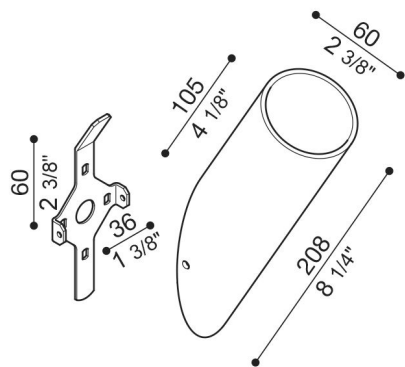

Bracket Line/Line Down

LB1130009

Lombardo.

Generality

Producer:	Lombardo S.r.l.
Code:	LB1130009
Pieces per package:	1

Characteristic

Associated products:	Line, Line Down
----------------------	-----------------

Standards and Marks of Conformity:	CE UK EA
------------------------------------	-------------

Product description:

Bracket 60 mm. in diameter made of Bayblend. Complete with wall fixing kit. 30° angle.