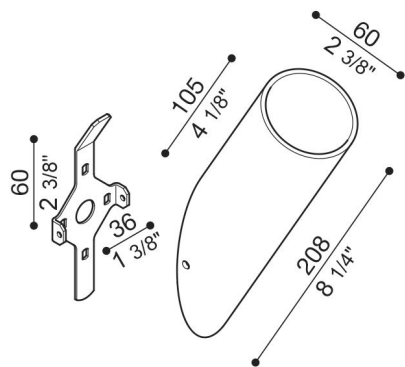

Bracket Line/Line Down

LB1130008

Lombardo.

Generality

Producer:	Lombardo S.r.l.
Article Code:	LB1130008
Pieces per package:	1

Characteristic

Associated products:	Line, Line Down
----------------------	-----------------

Standards and Marks of Conformity:	CE UK EA
------------------------------------	-------------

Product description:

Bracket 60 mm. in diameter made of Bayblend. Complete with wall fixing kit. 30° angle.