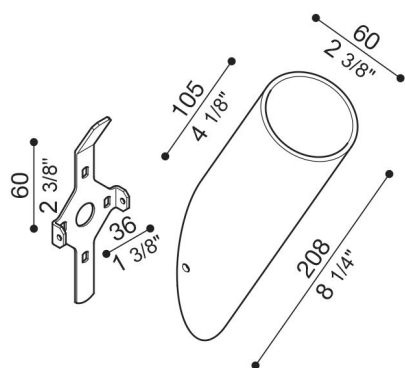

Bracket Line/Line Down

LB1130008

Lombardo.

Generality

Producer:	Lombardo S.r.l.
Code:	LB1130008
Pieces per package:	1

Characteristic

Associated products:	Line, Line Down
----------------------	-----------------

Standards and Marks of Conformity:	CE UK EA
------------------------------------	-------------

Product description:

Bracket 60 mm. in diameter made of Bayblend. Complete with wall fixing kit. 30° angle.