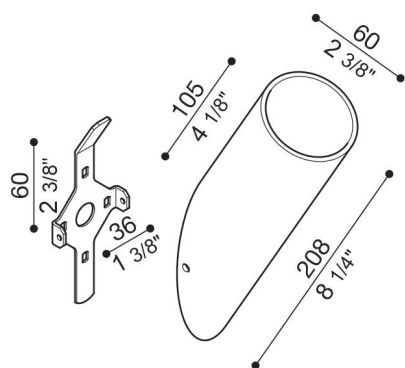

# Bracket Line/Line Down

LB1130008

**Lombardo.**

## Generality

Producer: Lombardo S.r.l.  
Code: LB1130008  
Pieces per package: 1

## Characteristic

Associated products: Line, Line Down

Standards and Marks of Conformity: 

## Product description:

Bracket 60 mm. in diameter made of Bayblend. Complete with wall fixing kit. 30° angle.