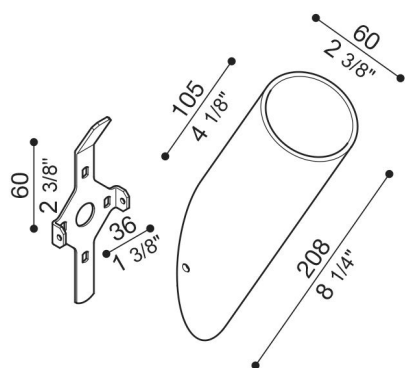

# Bracket Line/Line Down

LB1130007

**Lombardo.**

## Generality

Producer: Lombardo S.r.l.  
Code: LB1130007  
Pieces per package: 1

## Characteristic

Associated products: Line, Line Down

Standards and Marks of Conformity: 

## Product description:

Bracket 60 mm. in diameter made of Bayblend. Complete with wall fixing kit. 30° angle.