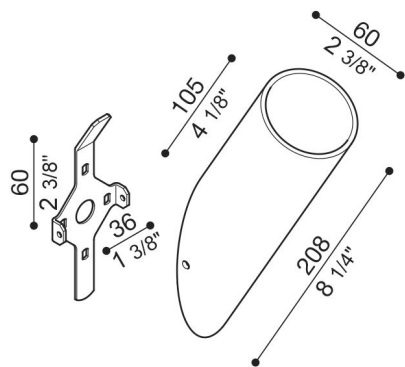

Bracket Line/Line Down

LB1130007

Lombardo.

Generality

Producer:	Lombardo S.r.l.
Code:	LB1130007
Pieces per package:	1

Characteristic

Associated products:	Line, Line Down
----------------------	-----------------

Standards and Marks of Conformity:	CE UK EA
------------------------------------	-------------

Product description:

Bracket 60 mm. in diameter made of Bayblend. Complete with wall fixing kit. 30° angle.