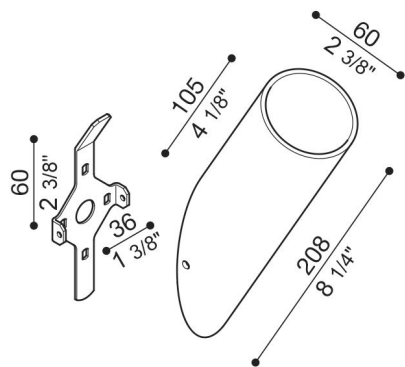

# Bracket Line/Line Down

LB1130007

**Lombardo.**

## Characteristic

Associated products:	Line, Line Down
----------------------	-----------------

Standards and Marks of Conformity:	CE UK EA
------------------------------------	-------------

## Product description:

Bracket 60 mm. in diameter made of Bayblend. Complete with wall fixing kit. 30° angle.