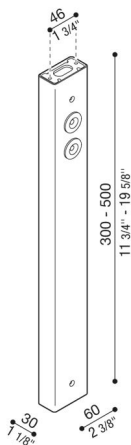

Bracket Delta 0

LB154005W

Lombardo.

Generality

Producer: Lombardo S.r.l.
Code: LB154005W
Pieces per package:

Characteristic

Associated products: Delta 0 Soft, Delta 0 Arc,
Delta 0 Simmetrico,
Delta 0 Asimmetrico