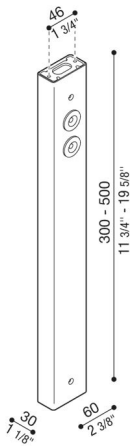

Bracket Delta 0

LB154005W

Lombardo.

Generality

Producer: Lombardo S.r.l.
Code: LB154005W
Pieces per package:

Characteristic

Associated products: Delta 0 Soft, Delta 0 Arc,
Delta 0 Simmetrico,
Delta 0 Asimmetrico