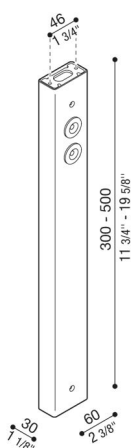

# Bracket Delta 0

LB154004G

**Lombardo.**

## Generality

Producer: Lombardo S.r.l.  
Code: LB154004G  
Pieces per package: