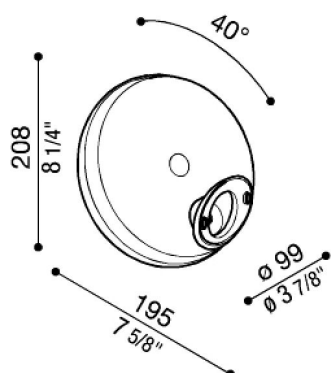

# Bracket Airy Tonda

LB11442

**Lombardo.**

## Product description:

Kit comprised of support (A) and fitting plate (B), both in polycarbonate.

Wall or post mounting (angled at 40° or vertical to the post).

Bracket for round luminaires.