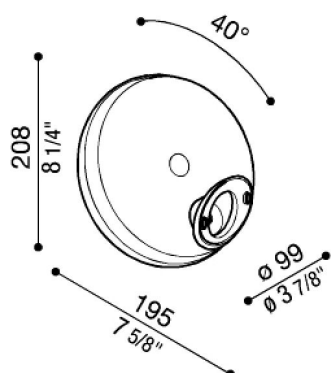

Bracket Airy Tonda

LB11442

Lombardo.

Generality

Producer:	Lombardo S.r.l.
Code:	LB11442
Pieces per package:	4

Characteristic

Associated products:	Airy Plus Tonda 300, Airy Tonda 300, Airy Plus Top Tonda 300, Airy Top Tonda 300
----------------------	--

Standards and Marks of Conformity:	CE UK EA
------------------------------------	-------------

Product description:

Kit comprised of support (A) and fitting plate (B), both in polycarbonate.

Wall or post mounting (angled at 40° or vertical to the post).