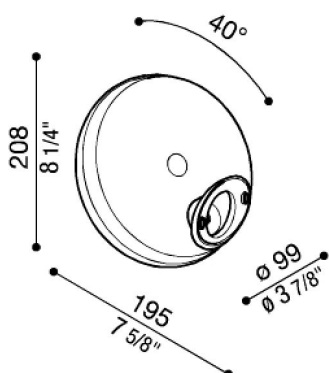

# Bracket Airy Tonda

LB11442

**Lombardo.**

## Product description:

Kit comprised of support (A) and fitting plate (B), both in polycarbonate.

Wall or post mounting (angled at 40° or vertical to the post).

Bracket for round luminaires.