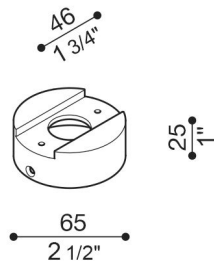

Adaptor for Still Post Ø 60 Tag

Lombardo.

LB1150014

Generality

| | |
|---------------------|--------------------------|
| Installation: | Post 1 luminaire |
| Producer: | Lombardo S.r.l. |
| Design: | Design by Giancarlo Alci |
| Code: | LB1150014 |
| Pieces per package: | 1 |

Characteristic

| | |
|----------------------|---|
| Associated products: | Tag 210 White, Tag 210 Power, Tag 110, Tag 210, Tag 110 White |
|----------------------|---|

| | |
|------------------------------------|-------------|
| Standards and Marks of Conformity: | CE UK EA |
|------------------------------------|-------------|

Product description:

Adapter for installation Tag 110/210 on a standard post Ø60 mm. Die-cast aluminum Body, highly resistant to oxidization, coated with UV-stabilised polyester resins. A4 stainless steel nuts and bolts.