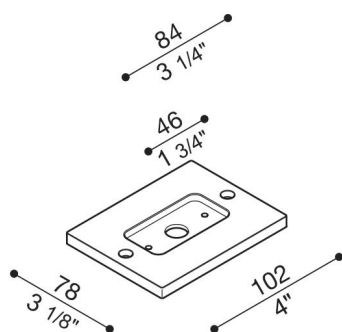

# Adapter for fitting Tag 110 on the standard recess box 503.

**Lombardo.**

LB1150006

## Characteristic

Associated products:	Tag 210 Power, Tag 110, Tag 110 White
----------------------	---------------------------------------

Standards and Marks of Conformity:	CE UK EAC
------------------------------------	--------------

## Product description:

Adapter for fitting Tag 110 on the standard recess box 503. Body made of die-cast aluminium; highly resistant to oxidization thanks to the zirconium based passivation process and the coating with UV-stabilised polyester resins. A4 stainless steel nuts and bolts.