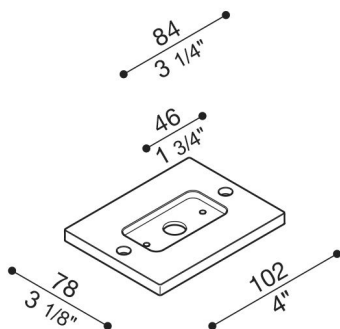

Adapter for fitting Tag 110 on the standard recess box 503.

Lombardo.

LB1150006

Generality

Producer:	Lombardo S.r.l.
Design:	Design by Giancarlo Alci
Article Code:	LB1150006
Pieces per package:	1

Characteristic

Associated products:	Tag 210 Power, Tag 110, Tag 110 White
----------------------	---------------------------------------

Standards and Marks of Conformity:	CE UK EAC
------------------------------------	--------------

Product description:

Adapter for fitting Tag 110 on the standard recess box 503. Body made of die-cast aluminium; highly resistant to oxidization thanks to the zirconium based passivation process and the coating with UV-stabilised polyester resins. A4 stainless steel nuts and bolts.