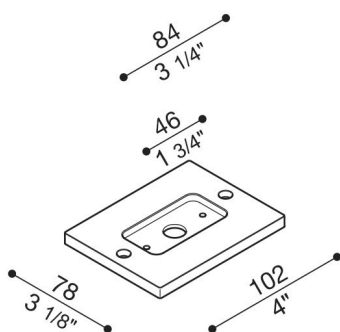

Adapter for fitting Tag 110 on the standard recess box 503.

Lombardo.

LB1150006

Generality

Producer:	Lombardo S.r.l.
Design:	Design by Giancarlo Alci
Code:	LB1150006
Pieces per package:	1

Characteristic

Associated products:	Tag 210 Power, Tag 110, Tag 110 White
----------------------	---------------------------------------

Standards and Marks of Conformity:	CE UK EAC
------------------------------------	--------------

Product description:

Adapter for fitting Tag 110 on the standard recess box 503. Body made of die-cast aluminium; highly resistant to oxidization thanks to the zirconium based passivation process and the coating with UV-stabilised polyester resins. A4 stainless steel nuts and bolts.