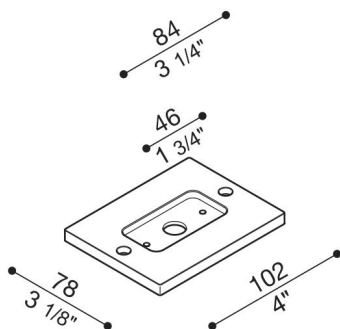

Adapter for fitting Tag 110 on the standard recess box 503.

Lombardo.

LB1150006

Generality

Producer:	Lombardo S.r.l.
Design:	Design by Giancarlo Alci
Code:	LB1150006
Pieces per package:	1

Characteristic

Associated products:	Tag 210 Power, Tag 110, Tag 110 White
----------------------	---------------------------------------

Standards and Marks of Conformity:	CE UK EAC
------------------------------------	--------------

Product description:

Adapter for fitting Tag 110 on the standard recess box 503. Body made of die-cast aluminium; highly resistant to oxidization thanks to the zirconium based passivation process and the coating with UV-stabilised polyester resins. A4 stainless steel nuts and bolts.