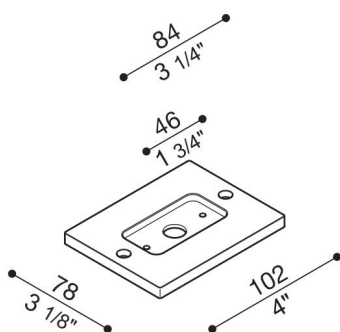

Adapter for fitting Tag 110 on the standard recess box 503.

Lombardo.

LB1150005

Generality

Producer:	Lombardo S.r.l.
Design:	Design by Giancarlo Alci
Code:	LB1150005
Pieces per package:	1

Characteristic

Associated products:	Tag 210 Power, Tag 110, Tag 110 White
----------------------	---------------------------------------

Standards and Marks of Conformity:	CE UK EAC
------------------------------------	--------------

Product description:

Adapter for fitting Tag 110 on the standard recess box 503. Body made of die-cast aluminium; highly resistant to oxidization thanks to the zirconium based passivation process and the coating with UV-stabilised polyester resins. A4 stainless steel nuts and bolts.