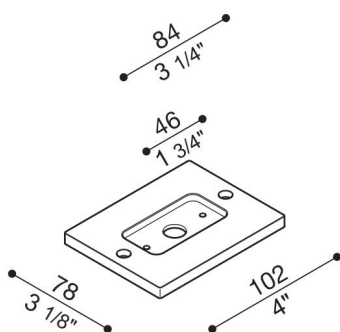

Adapter for fitting Tag 110 on the standard recess box 503.

Lombardo.

LB1150005

Generality

Producer:	Lombardo S.r.l.
Design:	Design by Giancarlo Alci
Code:	LB1150005
Pieces per package:	1

Characteristic

Associated products:	Tag 210 Power, Tag 110, Tag 110 White
----------------------	---------------------------------------

Standards and Marks of Conformity:	CE UK EA
------------------------------------	-------------

Product description:

Adapter for fitting Tag 110 on the standard recess box 503. Body made of die-cast aluminium; highly resistant to oxidization thanks to the zirconium based passivation process and the coating with UV-stabilised polyester resins. A4 stainless steel nuts and bolts.