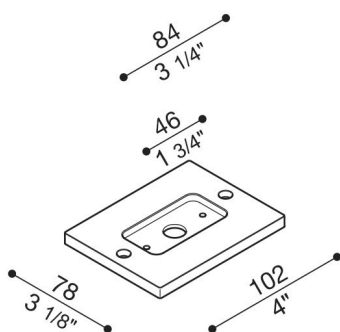

# Adapter for fitting Tag 110 on the standard recess box 503.

**Lombardo.**

LB1150005

## Characteristic

Associated products:	Tag 210 Power, Tag 110, Tag 110 White
----------------------	---------------------------------------

Standards and Marks of Conformity:	CE UK EAC
------------------------------------	--------------

## Product description:

Adapter for fitting Tag 110 on the standard recess box 503. Body made of die-cast aluminium; highly resistant to oxidization thanks to the zirconium based passivation process and the coating with UV-stabilised polyester resins. A4 stainless steel nuts and bolts.