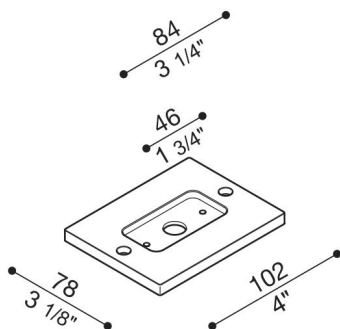

# Adapter for fitting Tag 110 on the standard recess box 503.

**Lombardo.**

LB1150005

## Characteristic

Associated products:	Tag 210 Power, Tag 110, Tag 110 White
----------------------	---------------------------------------

Standards and Marks of Conformity:	CE UK EAC
------------------------------------	--------------

## Product description:

Adapter for fitting Tag 110 on the standard recess box 503. Body made of die-cast aluminium; highly resistant to oxidization thanks to the zirconium based passivation process and the coating with UV-stabilised polyester resins. A4 stainless steel nuts and bolts.