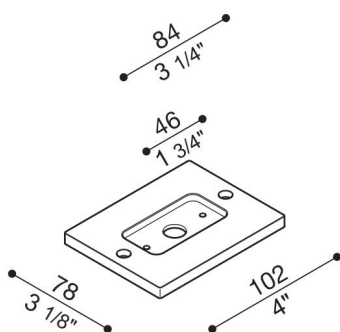

Adapter for fitting Tag 110 on the standard recess box 503.

Lombardo.

LB1150004

Generality

Producer:	Lombardo S.r.l.
Design:	Design by Giancarlo Alci
Code:	LB1150004
Pieces per package:	1

Characteristic

Associated products:	Tag 210 Power, Tag 110, Tag 110 White
----------------------	---------------------------------------

Standards and Marks of Conformity:	CE UK EAC
------------------------------------	--------------

Product description:

Adapter for fitting Tag 110 on the standard recess box 503. Body made of die-cast aluminium; highly resistant to oxidization thanks to the zirconium based passivation process and the coating with UV-stabilised polyester resins. A4 stainless steel nuts and bolts.