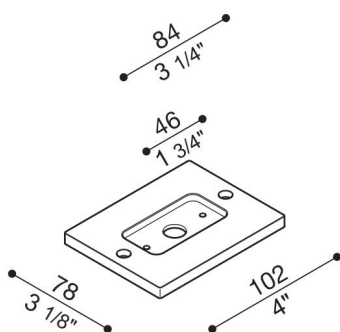

Adapter for fitting Tag 110 on the standard recess box 503.

Lombardo.

LB1150004

Generality

Producer:	Lombardo S.r.l.
Design:	Design by Giancarlo Alci
Code:	LB1150004
Pieces per package:	1

Characteristic

Associated products:	Tag 210 Power, Tag 110, Tag 110 White
----------------------	---------------------------------------

Standards and Marks of Conformity:	CE UK EA
------------------------------------	-------------

Product description:

Adapter for fitting Tag 110 on the standard recess box 503. Body made of die-cast aluminium; highly resistant to oxidization thanks to the zirconium based passivation process and the coating with UV-stabilised polyester resins. A4 stainless steel nuts and bolts.