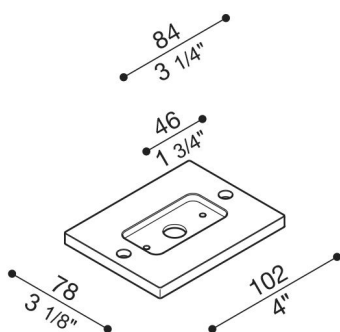

# Adapter for fitting Tag 110 on the standard recess box 503.

**Lombardo.**

LB1150004

## Characteristic

Associated products:	Tag 210 Power, Tag 110, Tag 110 White
----------------------	---------------------------------------

Standards and Marks of Conformity:	CE UK EAC
------------------------------------	--------------

## Product description:

Adapter for fitting Tag 110 on the standard recess box 503. Body made of die-cast aluminium; highly resistant to oxidization thanks to the zirconium based passivation process and the coating with UV-stabilised polyester resins. A4 stainless steel nuts and bolts.