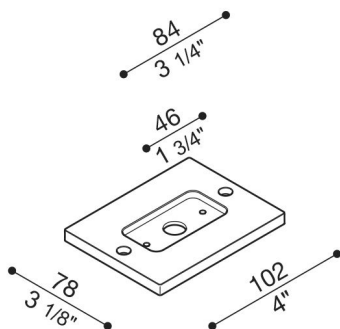

# Adapter for fitting Tag 110 on the standard recess box 503.

**Lombardo.**

LB1150003

## Characteristic

Associated products:	Tag 210 Power, Tag 110, Tag 110 White
----------------------	---------------------------------------

Standards and Marks of Conformity:	CE UK ENEC
------------------------------------	------------

## Product description:

Adapter for fitting Tag 110 on the standard recess box 503. Body made of die-cast aluminium; highly resistant to oxidization thanks to the zirconium based passivation process and the coating with UV-stabilised polyester resins. A4 stainless steel nuts and bolts.