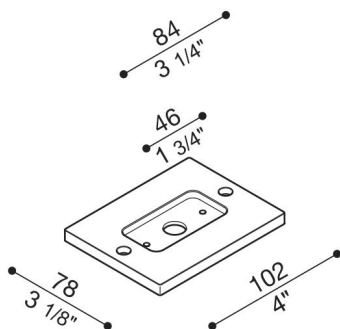

# Adapter for fitting Tag 110 on the standard recess box 503.

**Lombardo.**

LB1150003

## Characteristic

Associated products:	Tag 210 Power, Tag 110, Tag 110 White
----------------------	---------------------------------------

Standards and Marks of Conformity:	CE UK EA
------------------------------------	-------------

## Product description:

Adapter for fitting Tag 110 on the standard recess box 503. Body made of die-cast aluminium; highly resistant to oxidization thanks to the zirconium based passivation process and the coating with UV-stabilised polyester resins. A4 stainless steel nuts and bolts.