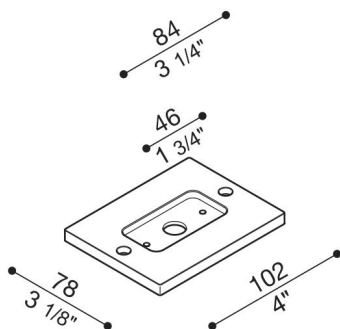

# Adapter for fitting Tag 110 on the standard recess box 503.

**Lombardo.**

LB1150003

## Characteristic

Associated products:	Tag 210 Power, Tag 110, Tag 110 White
----------------------	---------------------------------------

Standards and Marks of Conformity:	CE UK EAC
------------------------------------	--------------

## Product description:

Adapter for fitting Tag 110 on the standard recess box 503. Body made of die-cast aluminium; highly resistant to oxidization thanks to the zirconium based passivation process and the coating with UV-stabilised polyester resins. A4 stainless steel nuts and bolts.