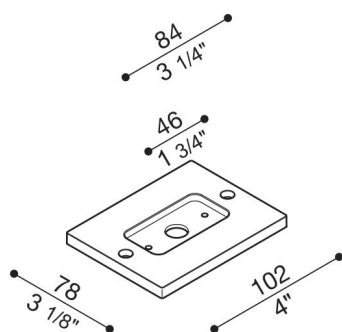

Adapter for fitting Tag 110 on the standard recess box 503.

Lombardo.

LB1150003

Generality

Producer:	Lombardo S.r.l.
Design:	Design by Giancarlo Alci
Code:	LB1150003
Pieces per package:	1

Characteristic

Associated products:	Tag 210 Power, Tag 110, Tag 110 White
----------------------	---------------------------------------

Standards and Marks of Conformity:	CE UK EAC
------------------------------------	--------------

Product description:

Adapter for fitting Tag 110 on the standard recess box 503. Body made of die-cast aluminium; highly resistant to oxidization thanks to the zirconium based passivation process and the coating with UV-stabilised polyester resins. A4 stainless steel nuts and bolts.