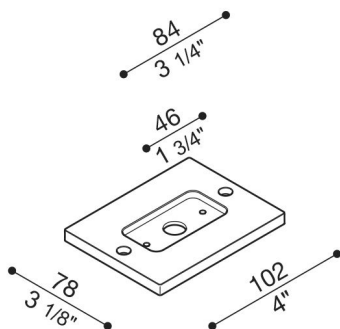

Adapter for fitting Tag 110 on the standard recess box 503.

Lombardo.

LB1150003

Generality

Producer:	Lombardo S.r.l.
Design:	Design by Giancarlo Alci
Code:	LB1150003
Pieces per package:	1

Characteristic

Associated products:	Tag 210 Power, Tag 110, Tag 110 White
----------------------	---------------------------------------

Standards and Marks of Conformity:	CE UK EA
------------------------------------	-------------

Product description:

Adapter for fitting Tag 110 on the standard recess box 503. Body made of die-cast aluminium; highly resistant to oxidization thanks to the zirconium based passivation process and the coating with UV-stabilised polyester resins. A4 stainless steel nuts and bolts.