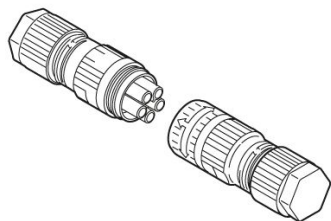

# 5-pin male/female connector DALI

**Lombardo.**

LB156002

## Characteristic

Associated products: Rol 1200, Rol 600, Rol 900, In-Rol 600, In-Rol 900, In-Rol 1200, Delta 3 Simmetrico, Delta 0 Arc, Delta 0 Asimmetrico, Delta 0 Soft, Delta 0 Simmetrico, Delta 3 Circular, Delta 3 Asimmetrico, Delta 2 Circular, Delta 2 Simmetrico, Delta 1 Circular, Delta 2 Asimmetrico, Delta 1 Simmetrico, Delta 1 Asimmetrico, Beta 2, Beta 4

## Product description:

Accessory IP66/IP68 for connecting two products in series DALI. Suitable for  $\varnothing 7/13.5$  cable.