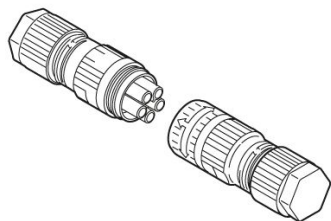

# 5-pin male/female connector DALI

**Lombardo.**

LB156002

## Characteristic

Associated products: Rol 1200, Rol 600, Rol 900, In-Rol 600, In-Rol 1200, In-Rol 900, Delta 3 Asimmetrico, Delta 3 Simmetrico, Delta 3 Circular, Delta 0 Simmetrico, Delta 0 Soft, Delta 0 Asimmetrico, Delta 0 Arc, Delta 1 Circular, Delta 1 Simmetrico, Delta 2 Asimmetrico, Delta 1 Asimmetrico, Delta 2 Circular, Delta 2 Simmetrico, Beta 4, Beta 2

## Product description:

Accessory IP66/IP68 for connecting two products in series DALI. Suitable for  $\varnothing 7/13.5$  cable.