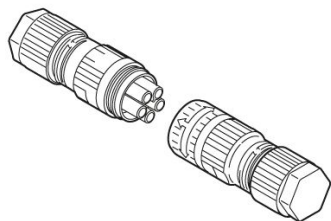

5-pin male/female connector DALI

Lombardo.

LB156002

Generality

Producer: Lombardo S.r.l.
Code: LB156002
Pieces per package:

Characteristic

Associated products: Rol 1200, Rol 600, Rol 900, In-Rol 600, In-Rol 1200, In-Rol 900, Delta 3 Asimmetrico, Delta 3 Simmetrico, Delta 3 Circular, Delta 0 Simmetrico, Delta 0 Soft, Delta 0 Asimmetrico, Delta 0 Arc, Delta 1 Circular, Delta 1 Simmetrico, Delta 2 Asimmetrico, Delta 2 Asimmetrico, Delta 2 Circular, Delta 2 Simmetrico, Beta 4, Beta 2

Standards and Marks of Conformity:

Product description:

Accessory IP66/IP68 for connecting two products in series DALI. Suitable for $\varnothing 7/13.5$ cable.