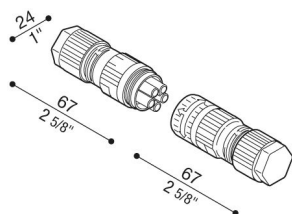

# 5-pin male/female connector DALI

**Lombardo.**

LB156002

## Characteristic

Associated products: Rol 1200, Rol 600, Rol 900, In-Rol 600, In-Rol 1200, In-Rol 900, Delta 3 Asimmetrico, Delta 3 Simmetrico, Delta 3 Circular, Delta 0 Simmetrico, Delta 0 Soft, Delta 0 Asimmetrico, Delta 0 Arc, Delta 1 Circular, Delta 1 Simmetrico, Delta 2 Asimmetrico, Delta 1 Asimmetrico, Delta 2 Circular, Delta 2 Simmetrico, Beta 4, Beta 2

## Product description:

Accessory IP66/IP68 for connecting two products in series DALI. Suitable for  $\varnothing 7/13.5$  cable.