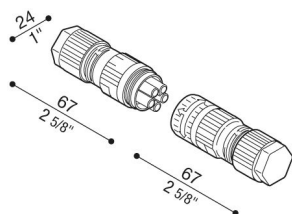

5-pin male/female connector DALI

Lombardo.

LB156002

Generality

Producer: Lombardo S.r.l.
Code: LB156002
Pieces per package:

Characteristic

Associated products: Rol 1200, Rol 600, Rol 900, In-Rol 600, In-Rol 900, In-Rol 1200, Delta 0 Arc, Delta 0 Asimmetrico, Delta 3 Asimmetrico, Delta 0 Soft, Delta 0 Simmetrico, Delta 3 Simmetrico, Delta 3 Circular, Delta 2 Simmetrico, Delta 2 Circular, Delta 1 Asimmetrico, Delta 1 Simmetrico, Beta 2, Beta 4

Standards and Marks of Conformity:

Product description:

Accessory IP66/IP68 for connecting two products in series DALI. Suitable for $\varnothing 7/13.5$ cable.