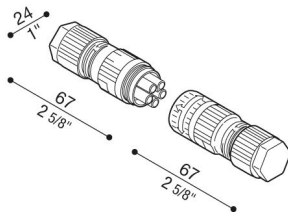

5-pin male/female connector DALI

Lombardo.

LB156002

Generality

Producer: Lombardo S.r.l.
Code: LB156002
Pieces per package:

Characteristic

Associated products: Rol 1200, Rol 600, Rol 900, In-Rol 600, In-Rol 900, In-Rol 1200, Delta 0 Arc, Delta 0 Asimmetrico, Delta 3 Asimmetrico, Delta 0 Soft, Delta 0 Simmetrico, Delta 3 Simmetrico, Delta 3 Circular, Delta 2 Simmetrico, Delta 2 Circular, Delta 1 Circular, Delta 2 Asimmetrico, Delta 1 Simmetrico, Beta 2, Beta 4

Standards and Marks of Conformity:

Product description:

Accessory IP66/IP68 for connecting two products in series DALI. Suitable for $\varnothing 7/13.5$ cable.