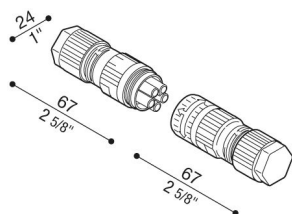

5-pin male/female connector DALI

Lombardo.

LB156002

Generality

Producer: Lombardo S.r.l.
Code: LB156002
Pieces per package:

Characteristic

Associated products: Rol 1200, Rol 600, Rol 900, In-Rol 600, In-Rol 1200, In-Rol 900, Delta 3 Asimmetrico, Delta 3 Simmetrico, Delta 3 Circular, Delta 0 Simmetrico, Delta 0 Soft, Delta 0 Asimmetrico, Delta 0 Arc, Delta 1 Circular, Delta 1 Simmetrico, Delta 2 Asimmetrico, Delta 2 Asimmetrico, Delta 2 Circular, Delta 2 Simmetrico, Beta 4, Beta 2

Standards and Marks of Conformity:

Product description:

Accessory IP66/IP68 for connecting two products in series DALI. Suitable for $\varnothing 7/13.5$ cable.