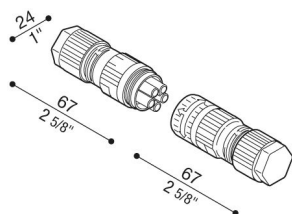

# 5-pin male/female connector DALI

**Lombardo.**

LB156002

## Characteristic

Associated products: Rol 1200, Rol 600, Rol 900, In-Rol 600, In-Rol 900, In-Rol 1200, Delta 3 Simmetrico, Delta 0 Arc, Delta 0 Asimmetrico, Delta 0 Soft, Delta 0 Simmetrico, Delta 3 Circular, Delta 3 Asimmetrico, Delta 2 Circular, Delta 2 Simmetrico, Delta 1 Circular, Delta 2 Asimmetrico, Delta 1 Simmetrico, Delta 1 Asimmetrico, Beta 2, Beta 4

## Product description:

Accessory IP66/IP68 for connecting two products in series DALI. Suitable for  $\varnothing 7/13.5$  cable.