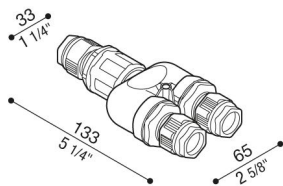

3 way linear terminal block

LB11294

Lombardo.

Generality

Producer:	Lombardo S.r.l.
Code:	LB11294
Pieces per package:	1

Characteristic

Associated products:

Ago Bollard H300 1L, Ago Bollard H300 2L, Ago Bollard H600 1L, Ago Bollard H600 2L, Ago Bollard H900 1L, Ago Bollard H900 2L, Kit 04 - Tag 110 Garden, Kit 05 - Tag 210 Garden, Kit 06 - Tag 210 Asimmetrico Garden, Kit 07 - Tag 110 Post, Kit 08 - Tag 210 Post, Kit 09 - Tag 210 Asimmetrico Post, Kit 10 - Tag 110 H160, Kit 11 - Tag 110 H300, Kit 12 - Tag 110 H500, Kit 13 - Tag 210 H160, Kit 14 - Tag 210 H300, Kit 15 - Tag 210 H500, Kit 16 - Tag 210 Asimmetrico H160, Kit 17 - Tag 210 Asimmetrico H300, Kit 18 - Tag 210 Asimmetrico H 500, Kit 19 - Tag 110 Side Post, Kit 20 - Tag 210 Side Post, Kit 21 - Tag 210 Asimmetrico Side Post, Kit 01 - Tag 110 Box, Kit 02 - Tag 210 Box, Kit 03 - Tag 210 Asimmetrico Box, Tok C 270 H400, Pad, Pik 160 Wall, Pik 80 Wall, Tok C 270 H1000, Tok C 270 H150, Tok C 270 H700, Tok C H1000, Tok C H150, Tok C H400, Tok C H700, Tok H1000, Tok H150, Tok H400, Tok H700, Tok Q H150, Tok Q H1000, Tok Q H400, Tok Q H700, Tok Q2L H1000, Tok Q2L H150, Tok Q2L H400, Tok Q2L H700, Tok QL H150, Tok QL H400, Tok QL H700, Stile 260 Simmetrica, Stile 330 Simmetrica, Ago Top, Ago Top Asimmetrico, Airy Plus Ovale 300, Line, Line Down, Line 220, Line 220 Zero, Line 330, Tegolo, Tegolo U&D, Airy ovale 300, Airy Plus Tonda 300, Airy Tonda 300, Ago Wall, Ago Wall Power, Pik 160 H 250, Pik 160 H 500, Pik 80 H 250, Pik 80 H 500, Airy Plus Top Ovale 300, Airy Plus Top Tonda 300, Airy Top Ovale 300, Airy Top Tonda 300, Class Tonda 260, Green, Stile Next 260, Ago Garden, Ago Garden Power, Tag 210 Asimmetrico, Tag 210 White, Tag 110 White, Tag 210, Ago Plus Garden, Ago Plus Wall, Tag 110, Tag 210 Power

3 way linear terminal block

Lombardo.

LB11294

Standards and Marks of
Conformity:

Product description:

3-way 3-pole linear terminal block, IP68, for cable Ø
7/13.5 mm.