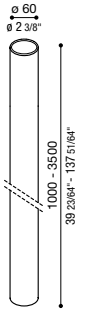

Still H 500 mm

Col.	Code
	LB11112
	LB1111K
	LB11111

Still H 1000 mm

Col.	Code
	LB1100012
	LB110001K
	LB110001W

Still H 1500 mm

Col.	Code
	LB1100022
	LB110002K
	LB1100021

Still H 2000 mm

Col.	Code
	LB1100032
	LB110003K
	LB1100031

Still H 2500 mm

Col.	Code
	LB1100042
	LB110004K
	LB1100041

Still H 3000 mm

Col.	Code
	LB1100052
	LB110005K
	LB1100051

Still H 3500 mm

Col.	Code
	LB1100062
	LB110006K
	LB1100061

Finitura Brown Bronze.
Brown Bronze finish.
Finition Brown Bronze.
Acabado Brown Bronze.